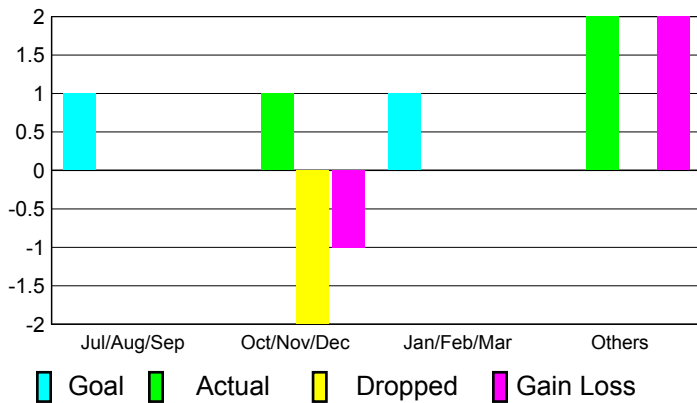

2010-2011 GMT Reports for District (or Undistricted) **District 118 Y**

GMT: **HOWARD PATRICK LEE**

Location: **TURKEY**

GMT CA: **4**

CLUBS

Club Results
2010-2011

Clubs
2009-2010

Month	New Club Goal	Actual New Clubs	Actual Dropped Clubs	Gain/Loss of Clubs	Gain/Loss of Clubs
Jul/Aug/Sep	1	0	0	0	0
Oct/Nov/Dec	0	1	-2	-1	0
Jan/Feb/Mar	1	0	0	0	0
Apr/May/June	0	2	0	2	2
Totals	2	3	-2	1	2

Club Results 2010-2011

Goal, New, Dropped, Gain/Loss

Comparison of Club Gain/Loss

Current Year Compared to the Previous Year

YTD Status Quo Clubs 2010-2011

Status Quo Clubs Compared to Status Quo Members

MEMBERSHIP

Membership Results
2010-2011

Membership
2009-2010

Month	Net Memb Goal	Actual New Memb	Actual Dropped Memb	Gain/Loss of Memb	Gain/Loss of Memb
Jul/Aug/Sep	20	7	-17	-10	-13
Oct/Nov/Dec	-45	85	-108	-23	-40
Jan/Feb/Mar	55	94	-24	70	112
Apr/May/June	25	106	-86	20	6
Totals	55	292	-235	57	65