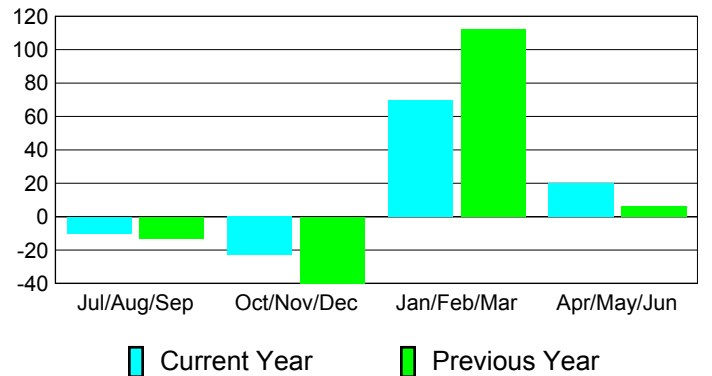

Membership Results
2010-2011

Membership
2009-2010

Month	Net Memb Goal	Actual New Memb	Actual Dropped Memb	Gain/Loss of Memb	Gain/Loss of Memb
Jul/Aug/Sep	20	7	-17	-10	-13
Oct/Nov/Dec	-45	85	-108	-23	-40
Jan/Feb/Mar	55	94	-24	70	112
Apr/May/June	25	106	-86	20	6
Totals	55	292	-235	57	65

Membership Results 2010-2011

Goal, New, Dropped, Gain/Loss

Comparison of Membership Gain/Loss

Current Year Compared to the Previous Year

Gender Comparison 2010-2011

Jul/Aug/Sep

Oct/Nov/Dec

Jan/Feb/Mar

Apr/May/June

Male

Female