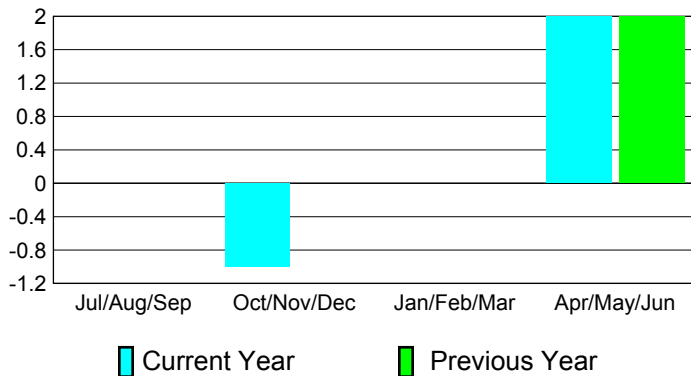

2010-2011 GMT Reports for District (or Undistricted) **District 118 Y**

GMT: **HOWARD PATRICK LEE**

Location: **TURKEY**

GMT CA: **4**

CLUBS

Club Results
2010-2011

Clubs
2009-2010

Month	New Club Goal	Actual New Clubs	Actual Dropped Clubs	Gain/Loss of Clubs	Gain/Loss of Clubs
Jul/Aug/Sep	1	0	0	0	0
Oct/Nov/Dec	0	1	-2	-1	0
Jan/Feb/Mar	1	0	0	0	0
Apr/May/June	0	2	0	2	2
Totals	2	3	-2	1	2

Club Results 2010-2011

Goal, New, Dropped, Gain/Loss

Comparison of Club Gain/Loss

Current Year Compared to the Previous Year

YTD Status Quo Clubs 2010-2011

Status Quo Clubs Compared to Status Quo Members

MEMBERSHIP