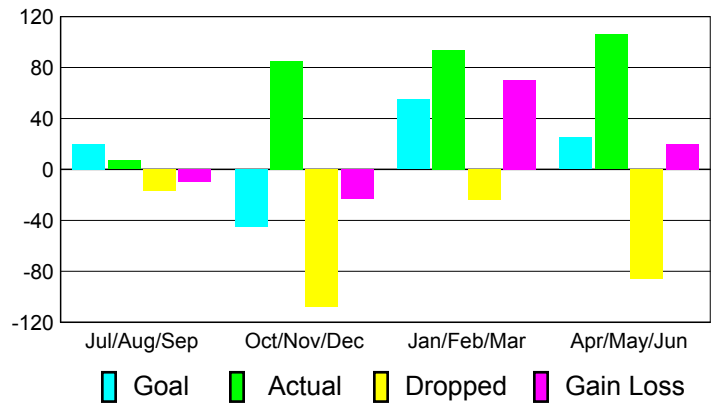

Membership Results 2010-2011

Goal, New, Dropped, Gain/Loss

Comparison of Membership Gain/Loss

Current Year Compared to the Previous Year